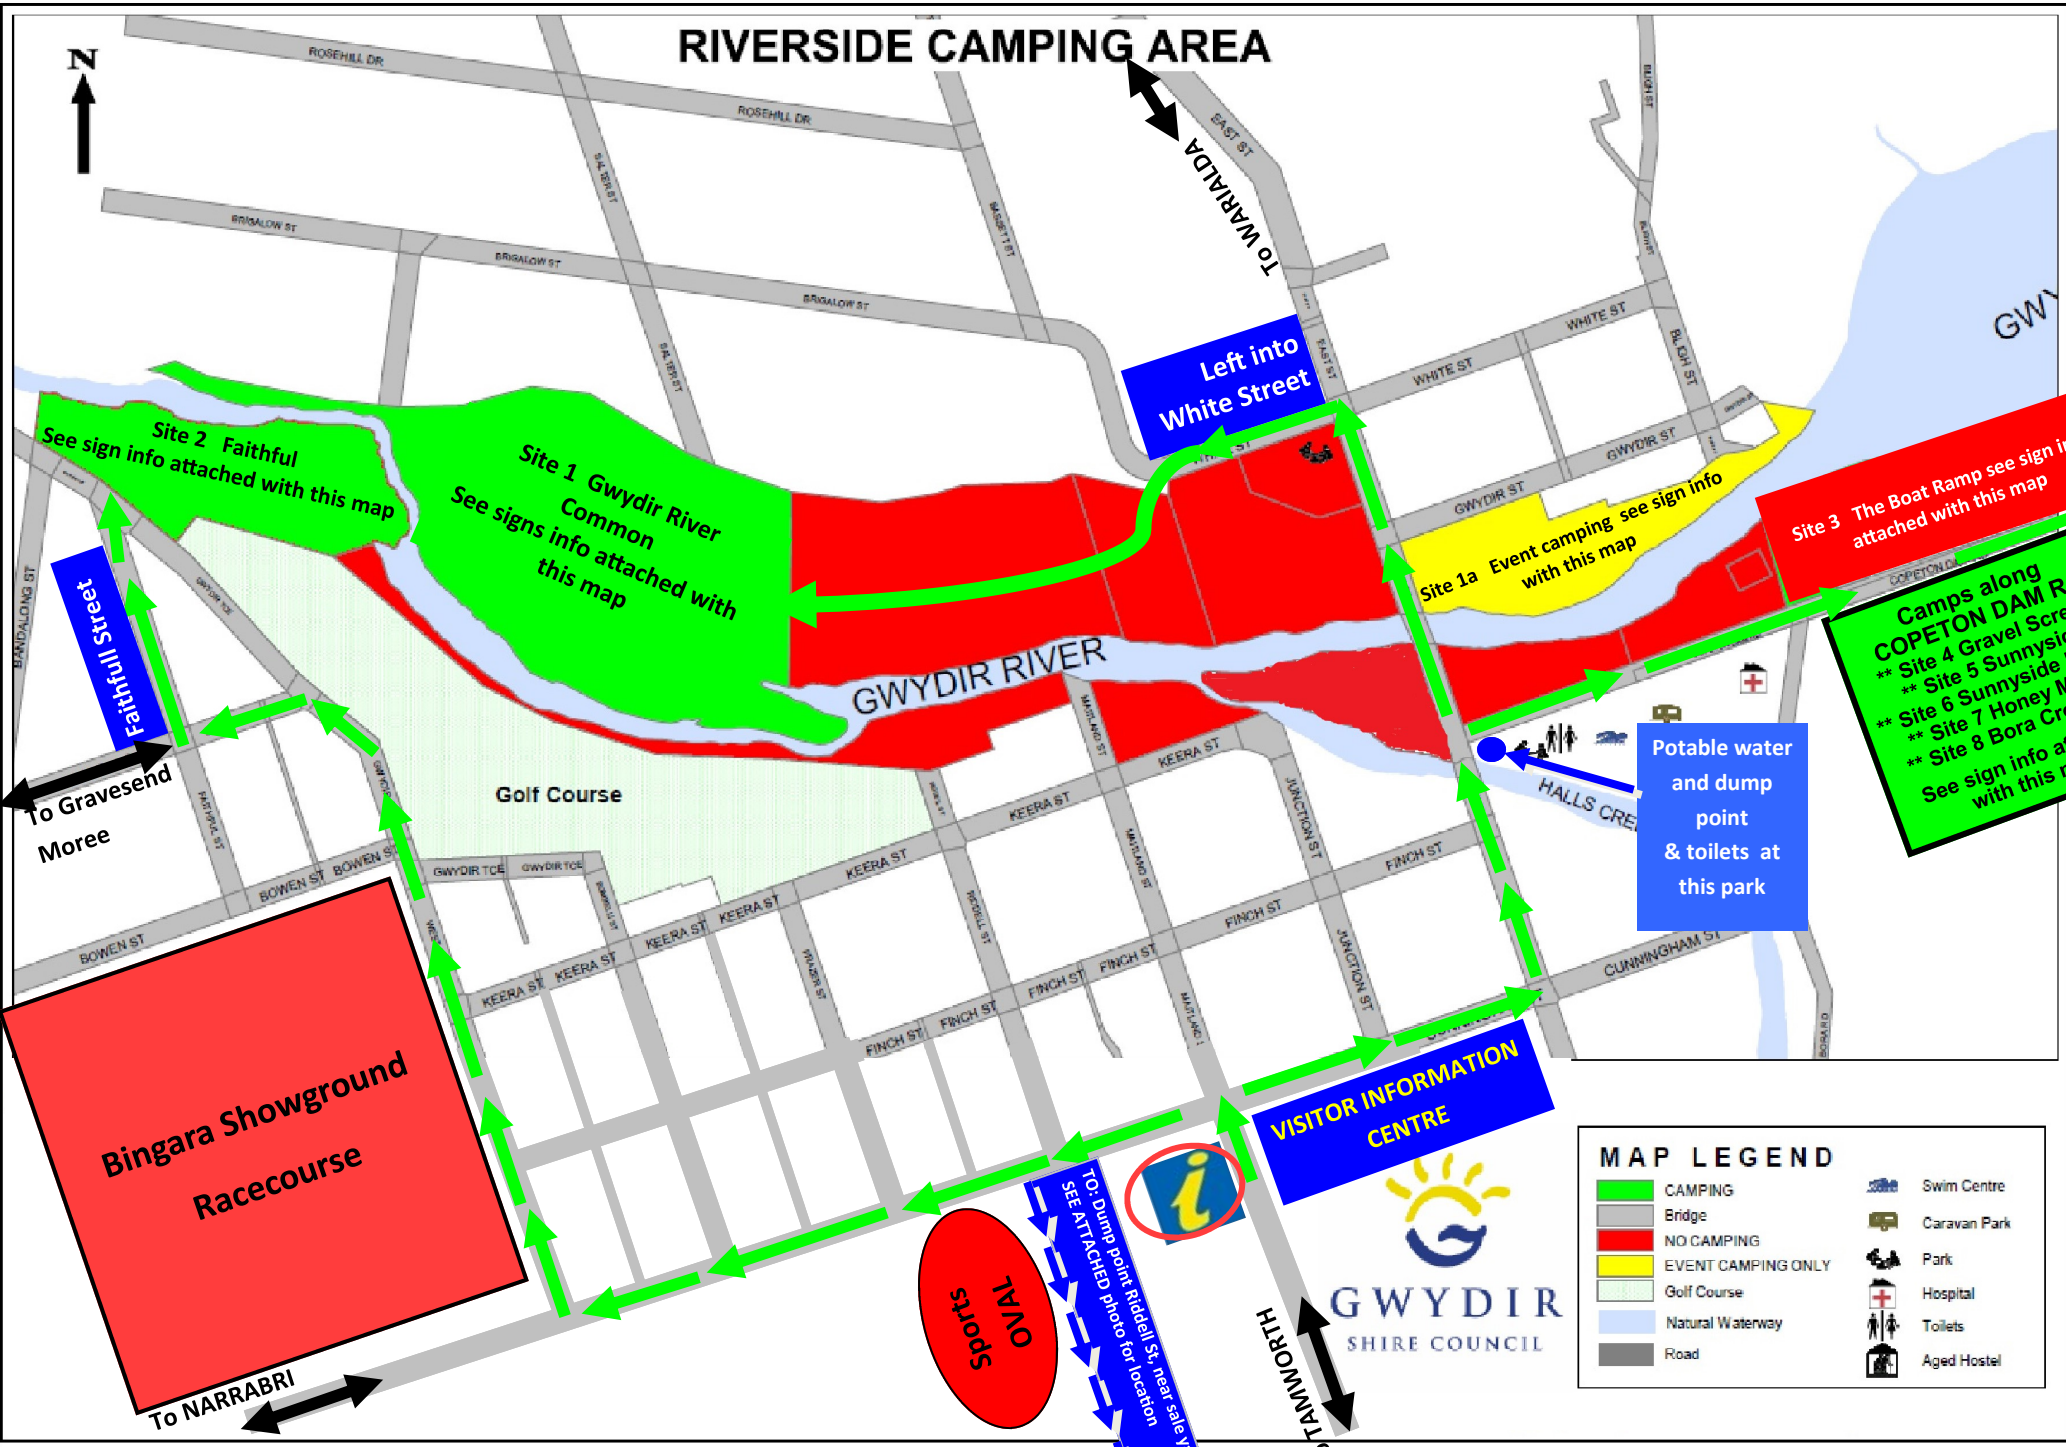

RIVERSIDE CAMPING AREA

Camps along COPETON DAM Rd
 ** Site 4 Gravel Screen
 ** Site 5 Sunnyside
 ** Site 6 Sunnyside Beach
 ** Site 7 Honey Moon
 ** Site 8 Bora Crossing
 See sign info attached with this map

Potable water and dump point & toilets at this park

Left into White Street

Faithful Street

To Gravesend Moree

Bingara Showground Racecourse

To NARRABRI

Sports OVAL

Do Dump point in Rippled St near oval see attached photo for location

VISITOR INFORMATION CENTRE

To TAMWORTH

MAP LEGEND			
	CAMPING		Swim Centre
	Bridge		Caravan Park
	NO CAMPING		Park
	EVENT CAMPING ONLY		Hospital
	Golf Course		Toilets
	Natural Waterway		Aged Hostel
	Road		