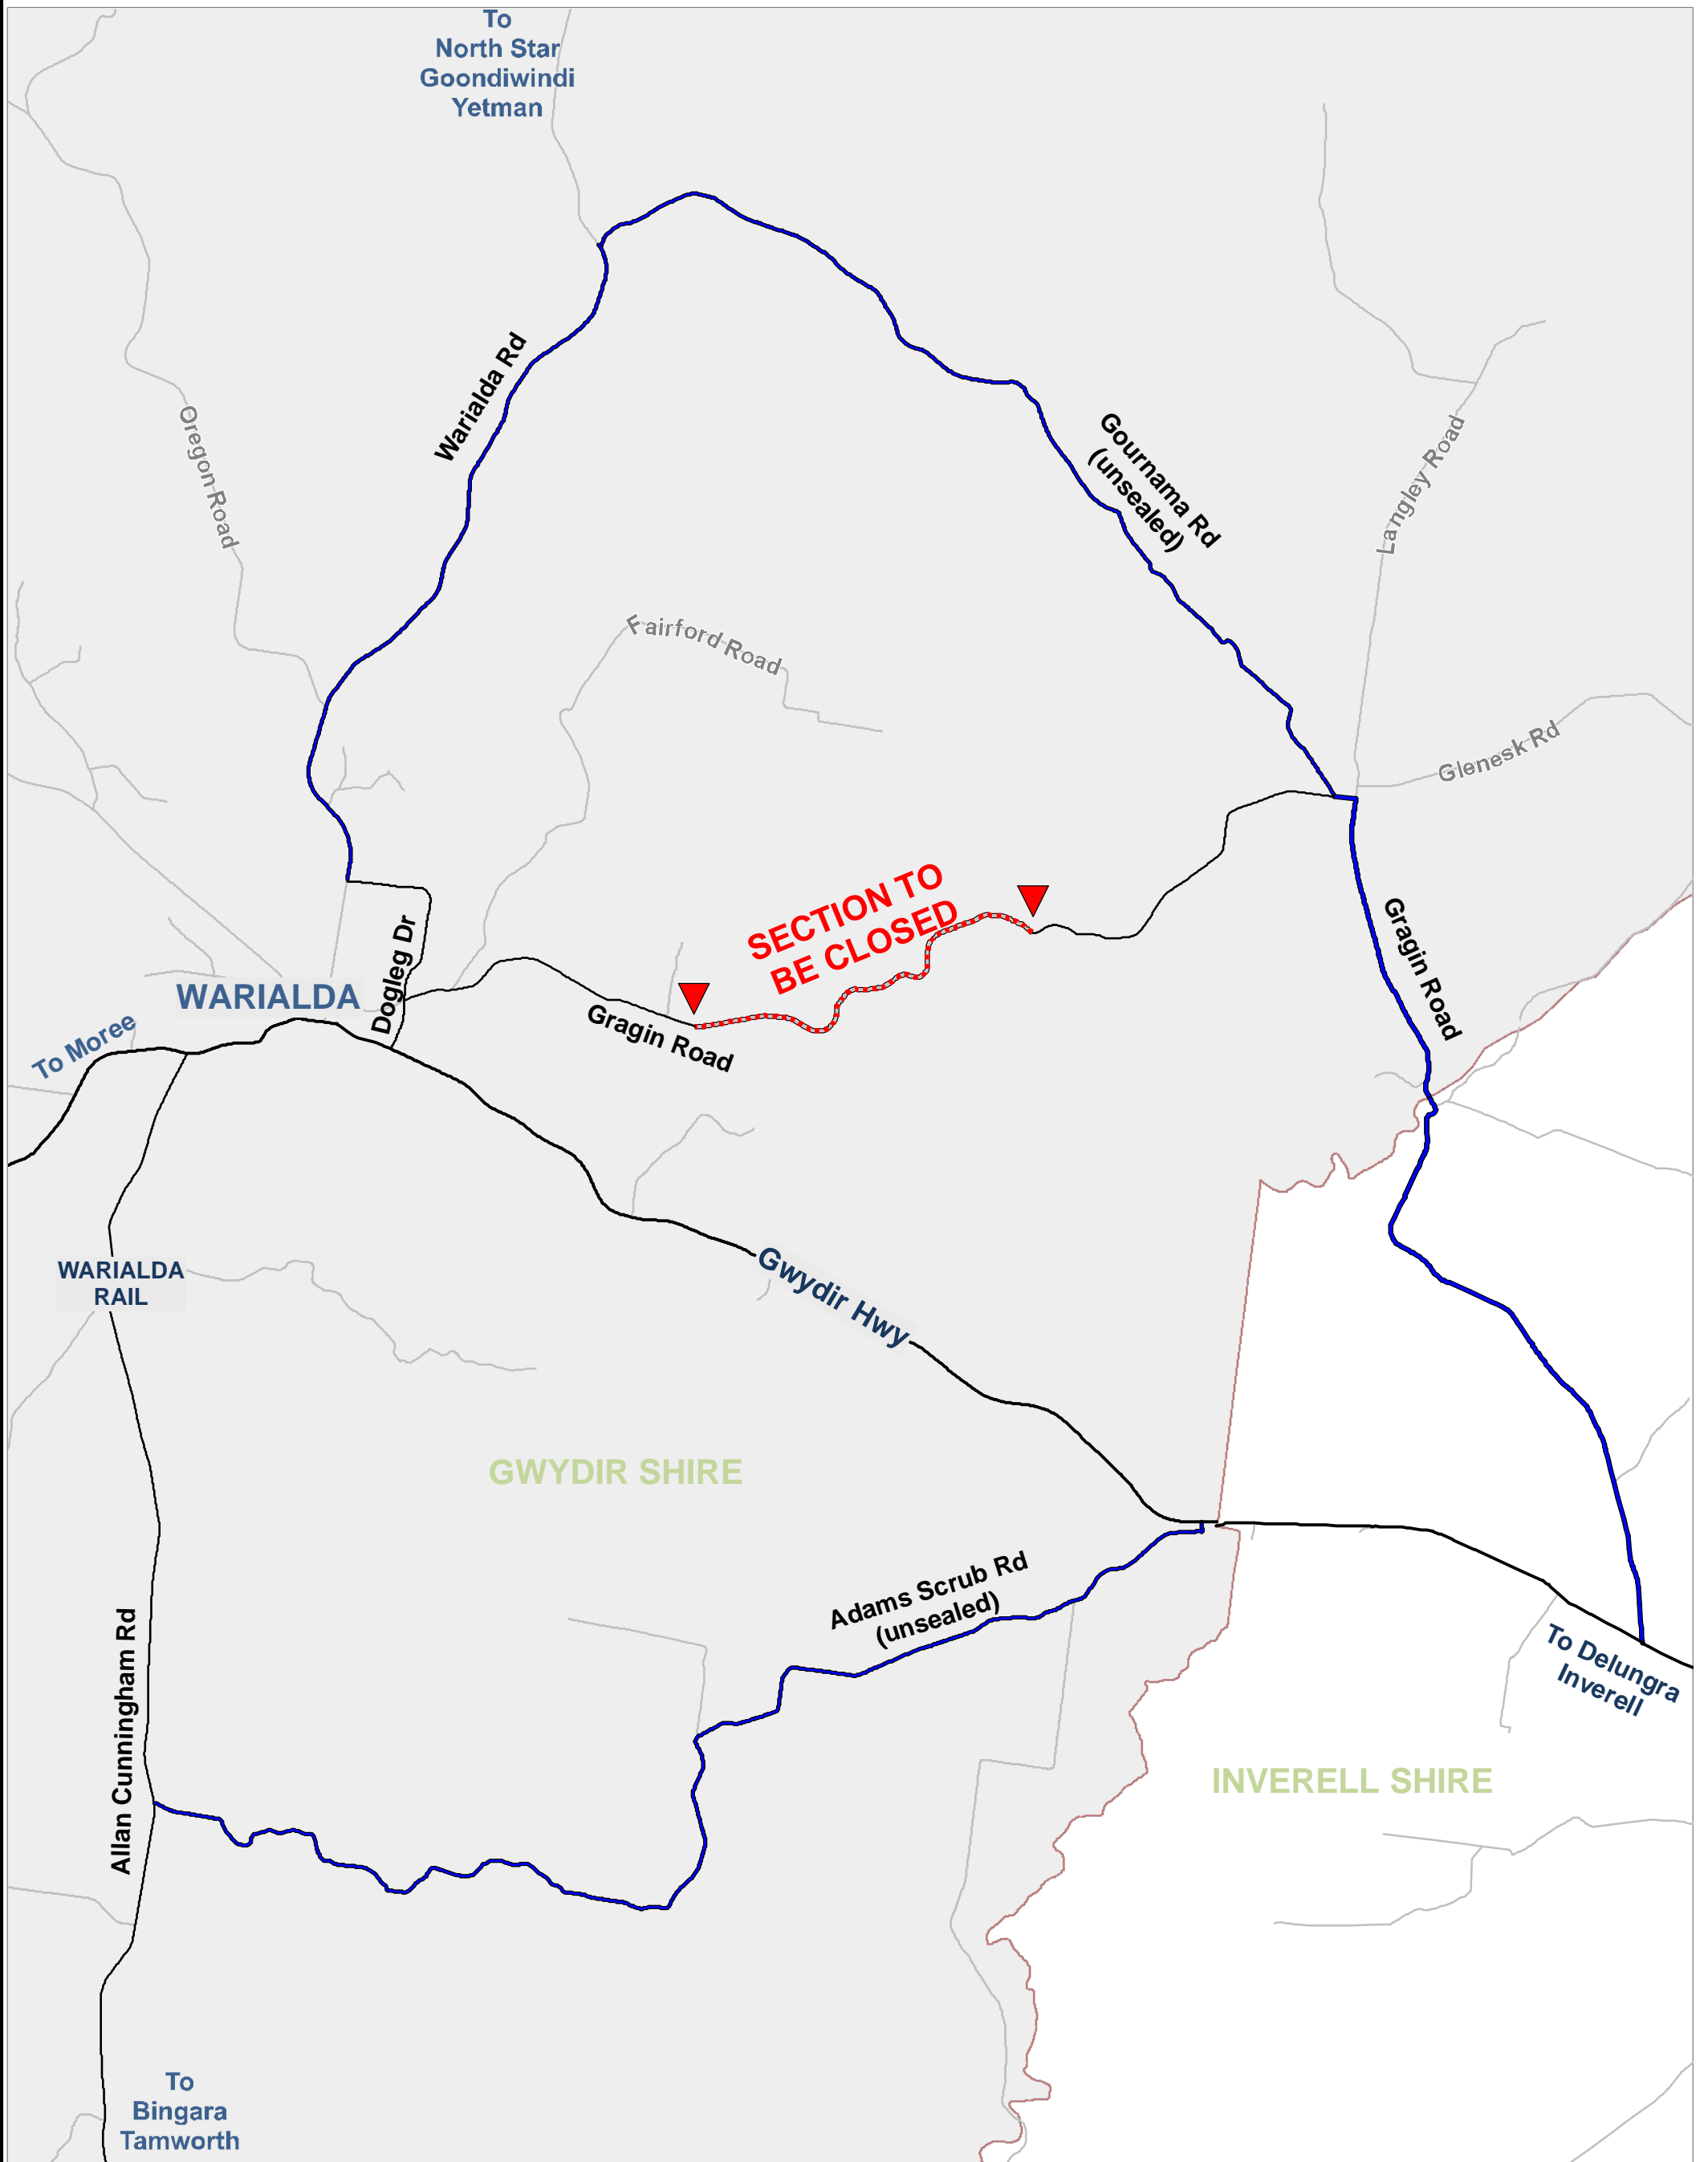

ROAD CLOSURE - ALTERNATE ROUTES

Legend

- Road Closure
- Alternate Routes
- State Road
- Shire Road
- Gwydir LGA

HUNTER RIVMASTA OFF ROAD 200 WARIALDA