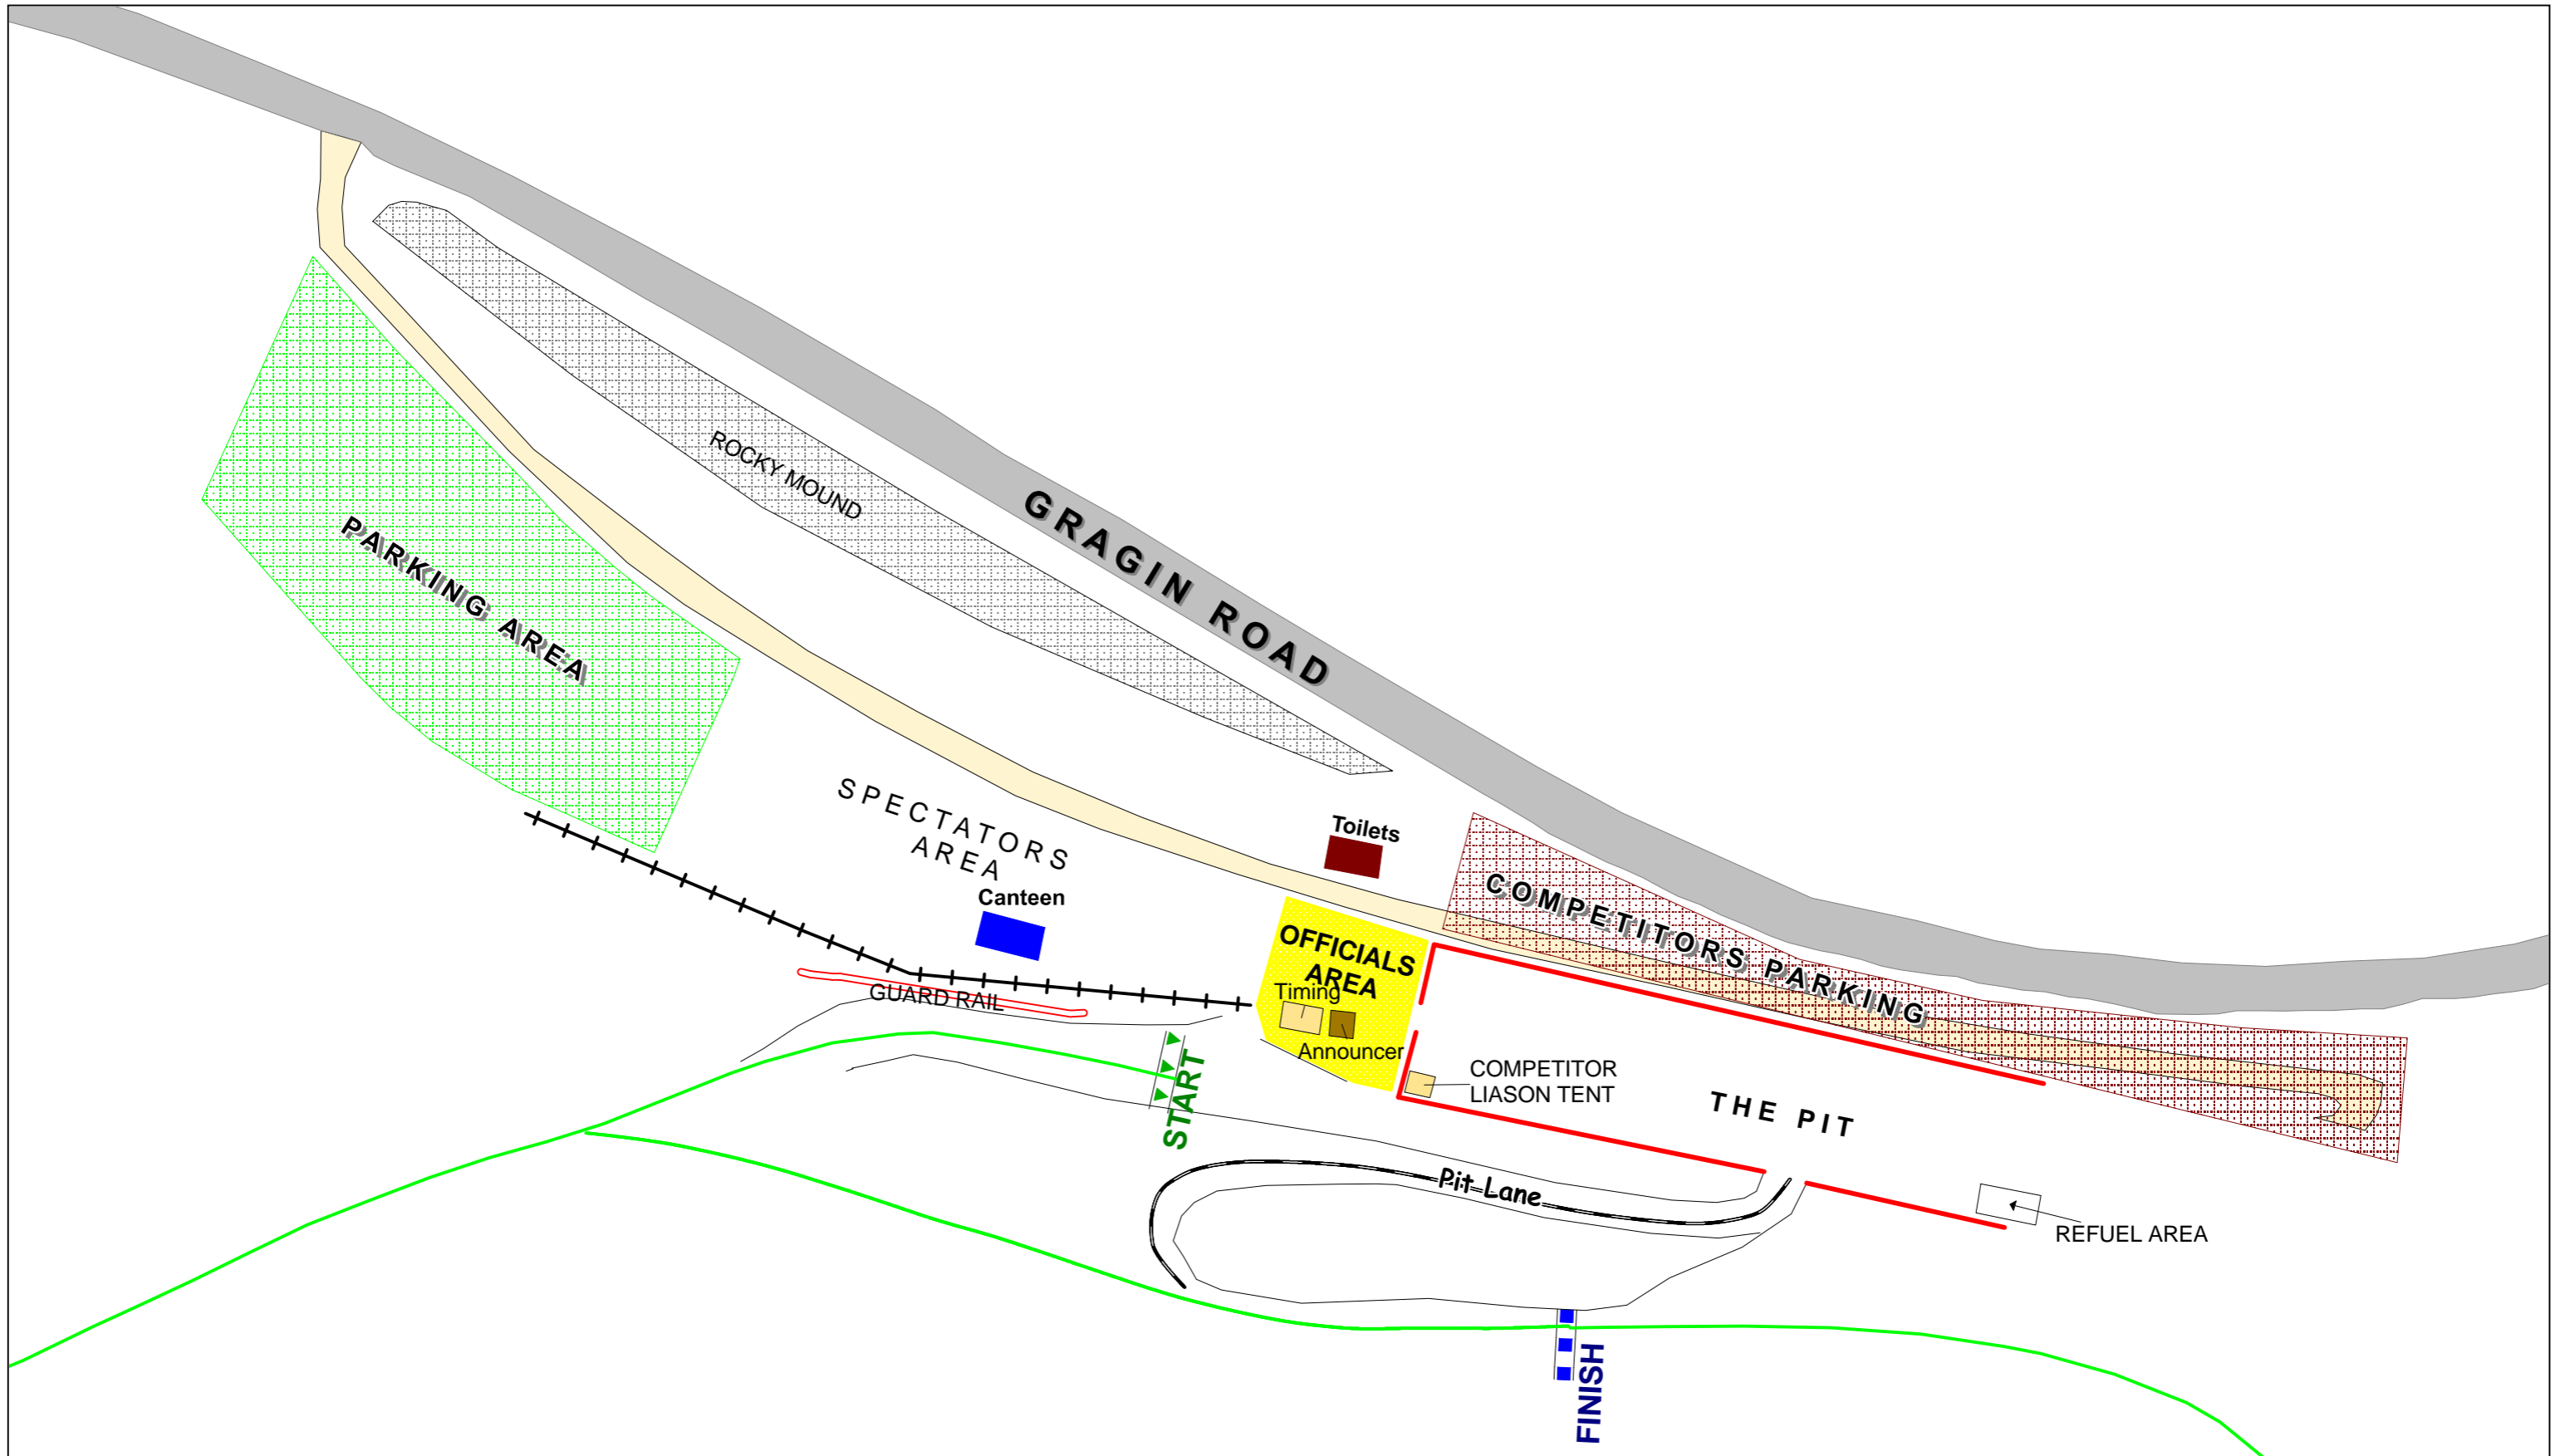

PIT AND SPECTATOR AREA

MAP LEGEND

 Refuel Area	 Announcer Booth	 Toilets	 Course
 Competitor Parking	 Competitor Liaison Tent	 Rocky Mound	 Finish Line
 Guard Rail	 Announcer	 Gragin Road	 Start Line
 Parking Area	 Canteen		 Pit Lane

**HUNTER RIVMASTA
OFF ROAD 200 WARIALDA**